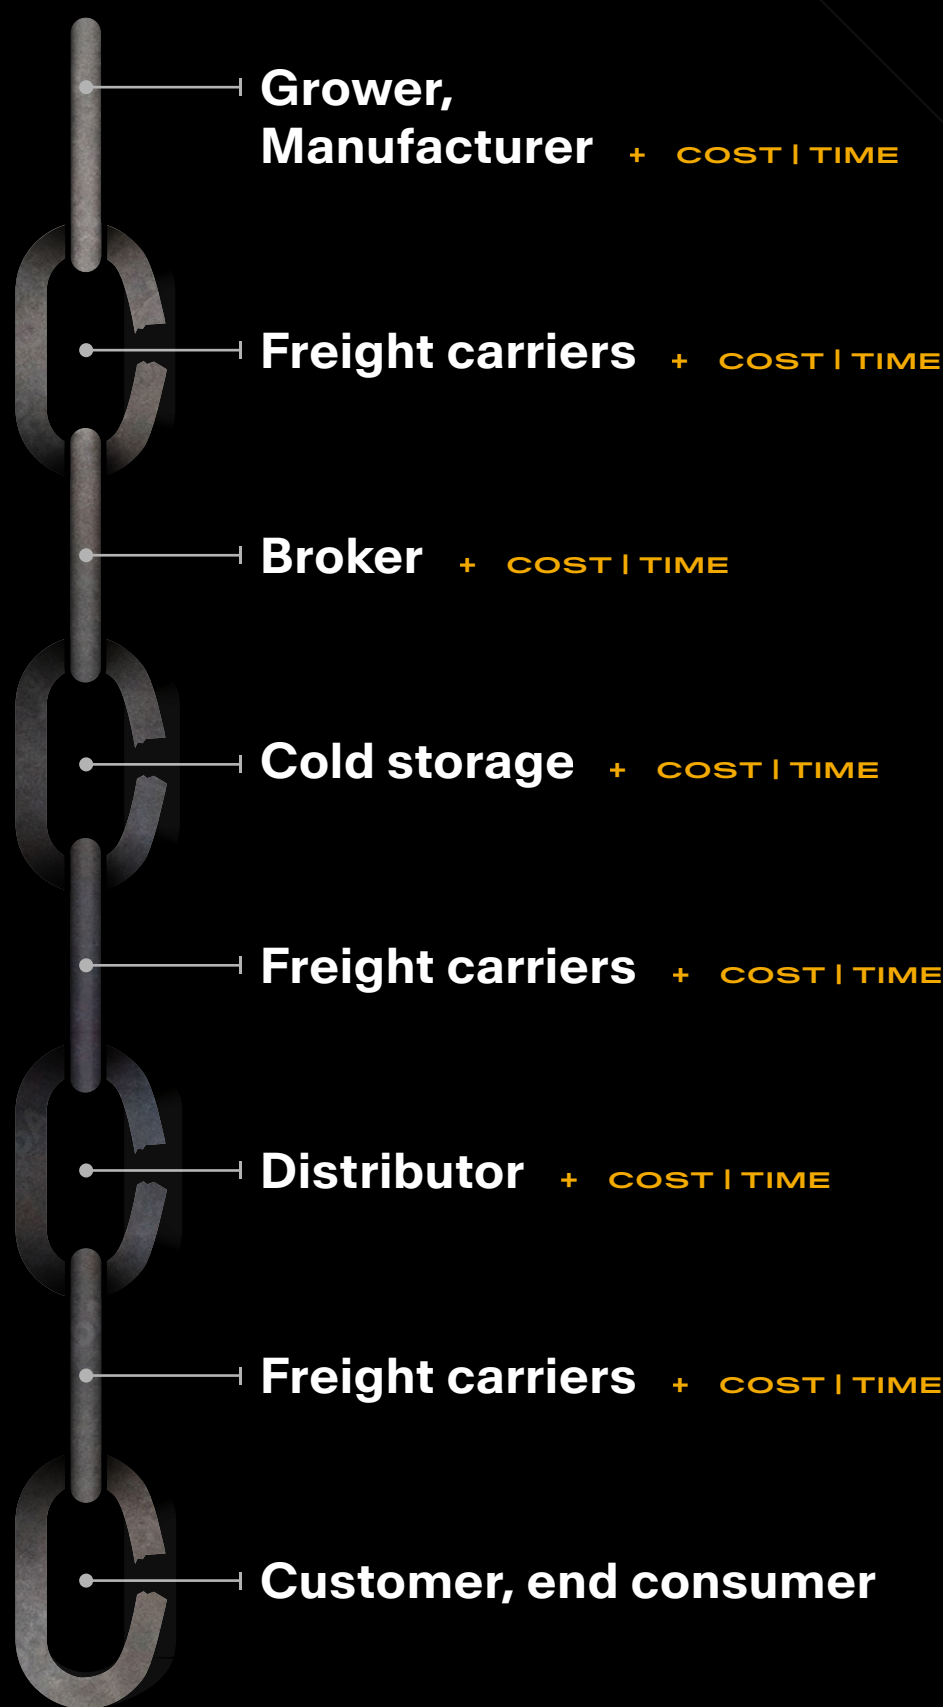

WE'VE GOT THE MIDDLE

LESS LINKS. LESS WASTE. CONNECTING PEOPLE AND FOOD.

TRADITIONAL MODEL

Different vendors at each link

FOSTER MODEL

One partner, one link, fewer costs

FIRST MILE

LAST MILE

READY TO SIMPLIFY YOUR SUPPLY CHAIN?

Thousands of pallet positions available now
fosterusa.com | SBland@fosterusa.com | 972.310.4209